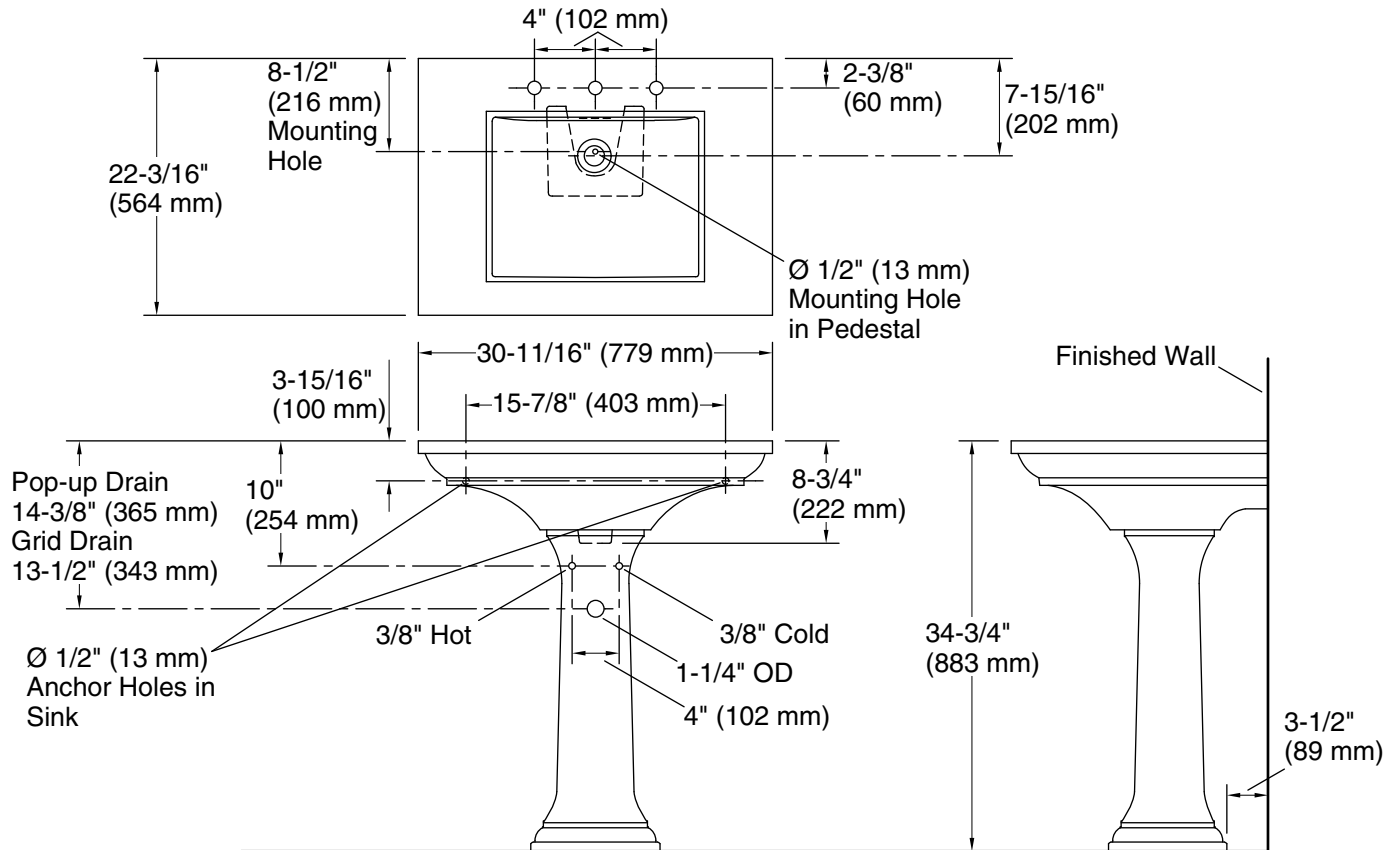

Features

- 8" (203 mm) widespread faucet holes.
- Elegant rectangular basin.
- Overflow drain.
- Combination consists of the K-2269-8 basin and the K-2267 pedestal.
- Coordinates with other products in the Memoirs collection.

- 1041816 Hardware kit, Hollow Wall

Included Components

Product consists of:

- K-2267 Bathroom Sink Pedestal
- K-2269-8 Pedestal/Console Table Bathroom Sink

Additional Components:

- Accessory pack
- Rubber pads

Technical Information

All product dimensions are nominal.

Bowl configuration:	Single
Installation:	Pedestal
Bowl area (Only):	Length: 19" (483 mm) Width: 14" (356 mm) Water depth: 5-1/2" (140 mm)
Number of deck holes:	3
Faucet hole spacing:	8" (203 mm)
Faucet hole(s):	1-3/8" (35 mm)
Drain hole:	1-3/4" (44 mm)